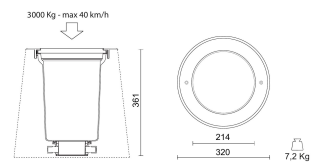

Achille 320 LED 32W 3000K CRI85

Design: Studio Tecnico Ivela

IP 67 IK 10

Product Code

146200

Color

Stainless steel

General specifications

Product type	Outdoor recessed
Mounting type	Ground - recessed
Mounting location	Ground
Indoor/Outdoor light	Outdoor
Description	Recessed uplight, flush with the ground, suitable for vehicles and pedestrian traffic. It is designed with materials that preserve it from the aggression of oxidizing agents, IP67. The optics are symmetrical, adjustable +/- 15°. A range of professional optics are available as accessories, to get different beam angles. Recessed housing to be ordered separately.

Applications

Monuments , Gardens , Façades

Lighting specifications

i Stated L.O.R. and delivered lumens values are related to standard beam angle versions

Lamp description	LED 4300lm 32W 3000K CRI85
Nominal lumens on thermal regime (lm)	4300
Delivered lumen (lm)	3344
System wattage (W)	35,8
Watt source (W)	32
Color temperature (K)	3000
CRI	CRI 85
Lamp type	COB LED
Photobiological risk group	RG1

Physical specifications

Body	Housing and recessed housing in high-resistant thermoplastic material
Optic device	Mirror metallized technopolymer
Mechanical load (kg)	3000
Gasket	Silicone
Safety glass	Tempered outer glass 15mm, inner glass 4mm
Screws	Stainless steel
Frame	Stainless steel

Electrical specifications

Driver availability	Included
Driver mounting	Integrated
Voltage (V)	220/240
Frequency (Hz)	50/60
Cable gland	M20X1,5 in nickel-plated brass

Optical specifications

Light distribution	Symmetric
Emission	Direct
Aiming	Tiltable
Light beam	30°

Power tolerance ± 5% - Luminous flux tolerance ± 5% - Measurement uncertainty ± 10% - Ta: 25°C