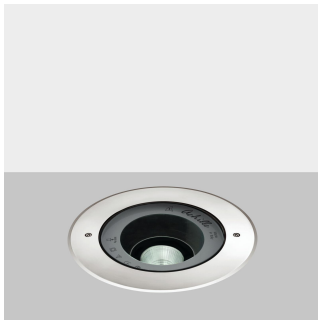

Achille 320 LED 32W 3000K CRI85

Design: Studio Tecnico Ivela

IP 67 IK 10

Product Code

146200

Color

Stainless steel

General specifications

Product type	Outdoor recessed
Mounting type	Ground - recessed
Mounting location	Ground
Indoor/Outdoor light	Outdoor
Description	Recessed uplight, flush with the ground, suitable for vehicles and pedestrian traffic. It is designed with materials that preserve it from the aggression of oxidizing agents, IP67. The optics are symmetrical, adjustable +/- 15°. A range of professional optics are available as accessories, to get different beam angles. Recessed housing to be ordered separately.

Applications

Monuments , Gardens , Façades

Lighting specifications

i Stated L.O.R. and delivered lumens values are related to standard beam angle versions

Lamp description	LED 4300lm 32W 3000K CRI85
Nominal lumens on thermal regime (lm)	4300
Delivered lumen (lm)	3344
System wattage (W)	35,8
Watt source (W)	32
Color temperature (K)	3000
CRI	CRI 85
Lamp type	COB LED
Photobiological risk group	RG1

Physical specifications

Body	Housing and recessed housing in high-resistant thermoplastic material
Optic device	Mirror metallized technopolymer
Mechanical load (kg)	3000
Gasket	Silicone
Safety glass	Tempered outer glass 15mm, inner glass 4mm
Screws	Stainless steel
Frame	Stainless steel